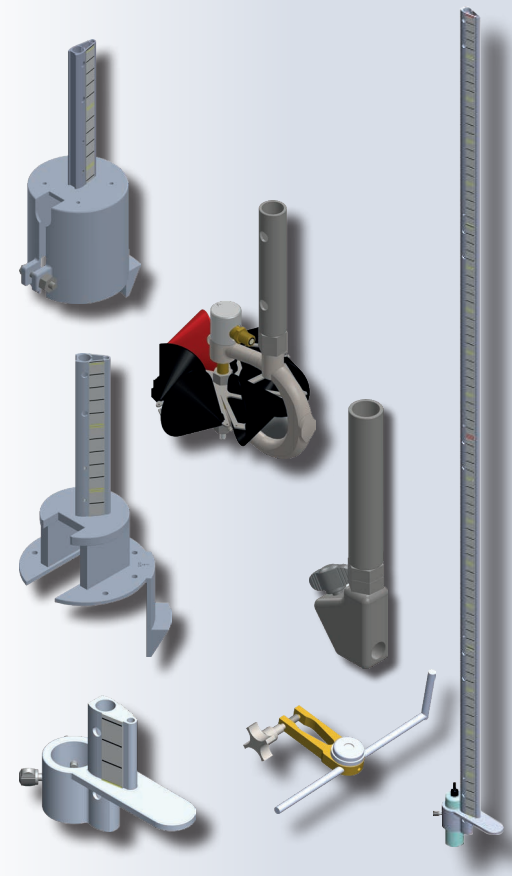

Under Ice Discharge Measurement

WATER FLOW | DISCHARGE MEASUREMENT

General Description

HyQuest Solutions' Under Ice Rod is the **ideal device for measuring discharge of streams under ice.**

It is a **universal tool** that has been designed specifically for deployment of various brands of ADCPs and mechanical meters. It provides the client with a **unique set of adaptors to suit all make and models of ADCP and current meters** used for this application. Simply put your ADCP or meter on the appropriate adapter and start the measurement under ice.

The Under Ice Rod can also be used as an **orientation tool** which tells the client the device is pointing directly into the flow.

It has been developed in close partnership with Water Survey Canada hydrographers. Thus, it meets the users' requirements on a very high level.

Scope of delivery

- Rod (four sections) in canvas carry bag
- Adaptors in robust carry case
- Not included: ADCPs or mechanical devices

Main Features

- Light weight
- Easy to use
- Maintenance free
- Robust, non-corrosive construction
- Rod orientation tool (standard component)
- Adaptors available for wide range of ADCPs and mechanical current meters (provided in robust carry case)
- Rods provided in canvas carry bag

Specifications

- Extruded corrosion resistance light-weight aluminium
- 2 m length (four sections of 0.5 m each), extra length available on request
- Stainless steel joining pin to connect rods
- Stainless steel retaining screws to lock rods in position
- Water proof vinyl labels with 3 m adhesive
- Rod graduation:
 - In black every 20 mm (one line)
 - In yellow every 100 mm (two lines)